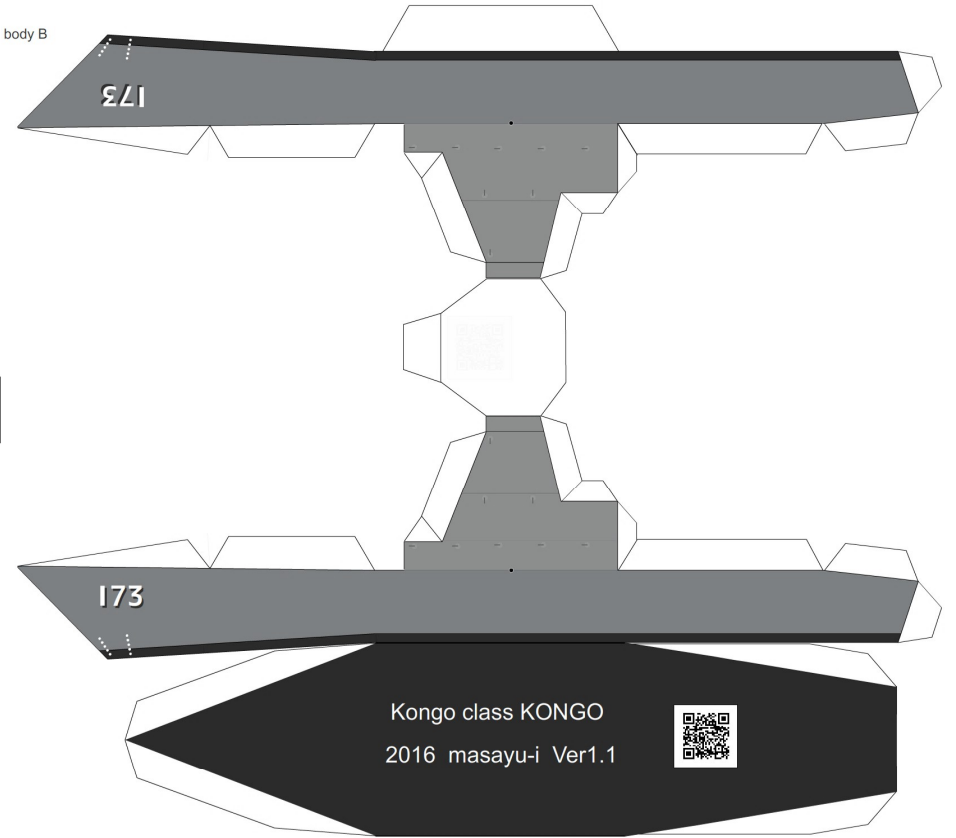

body A

body B

FRONT / CIWS

MK.45 Mod4

VLS

BRIDGE

Funnels A

Funnels B / CIWS

Lader