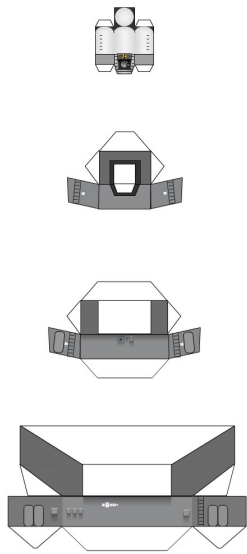

body A

body B

FRONT / CIWS

MK.45 Mod4

VLS

BRIDGE

Funnels A

Funnels B / CIWS

Lader