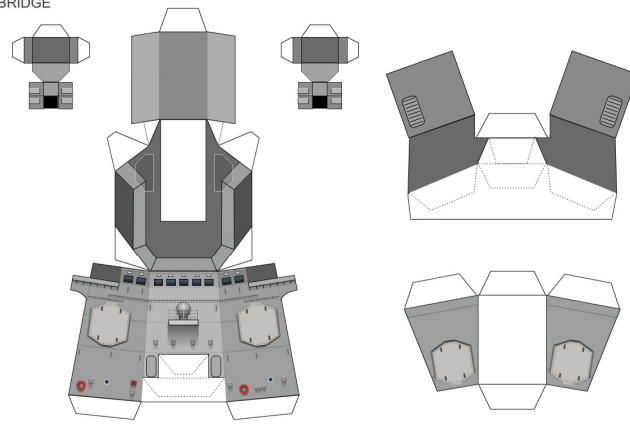

body A

body B

FRONT / CIWS

MK.45 Mod4

VLS

BRIDGE

Funnels A

Funnels B / CIWS

Lader