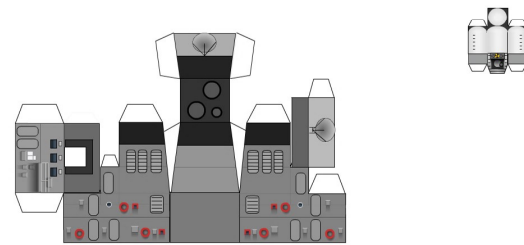

body A

body B

FRONT / CIWS

MK.45 Mod4

VLS

BRIDGE

Funnels A

Funnels B / CIWS

Lader