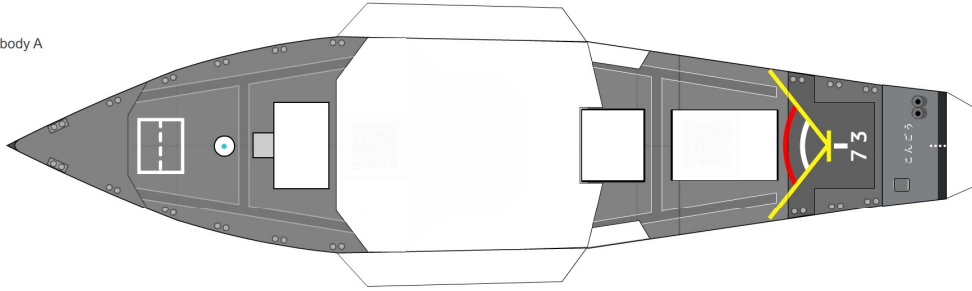

body A

body B

FRONT / CIWS

MK.45 Mod4

VLS

BRIDGE

Funnels A

Funnels B / CIWS

Lader